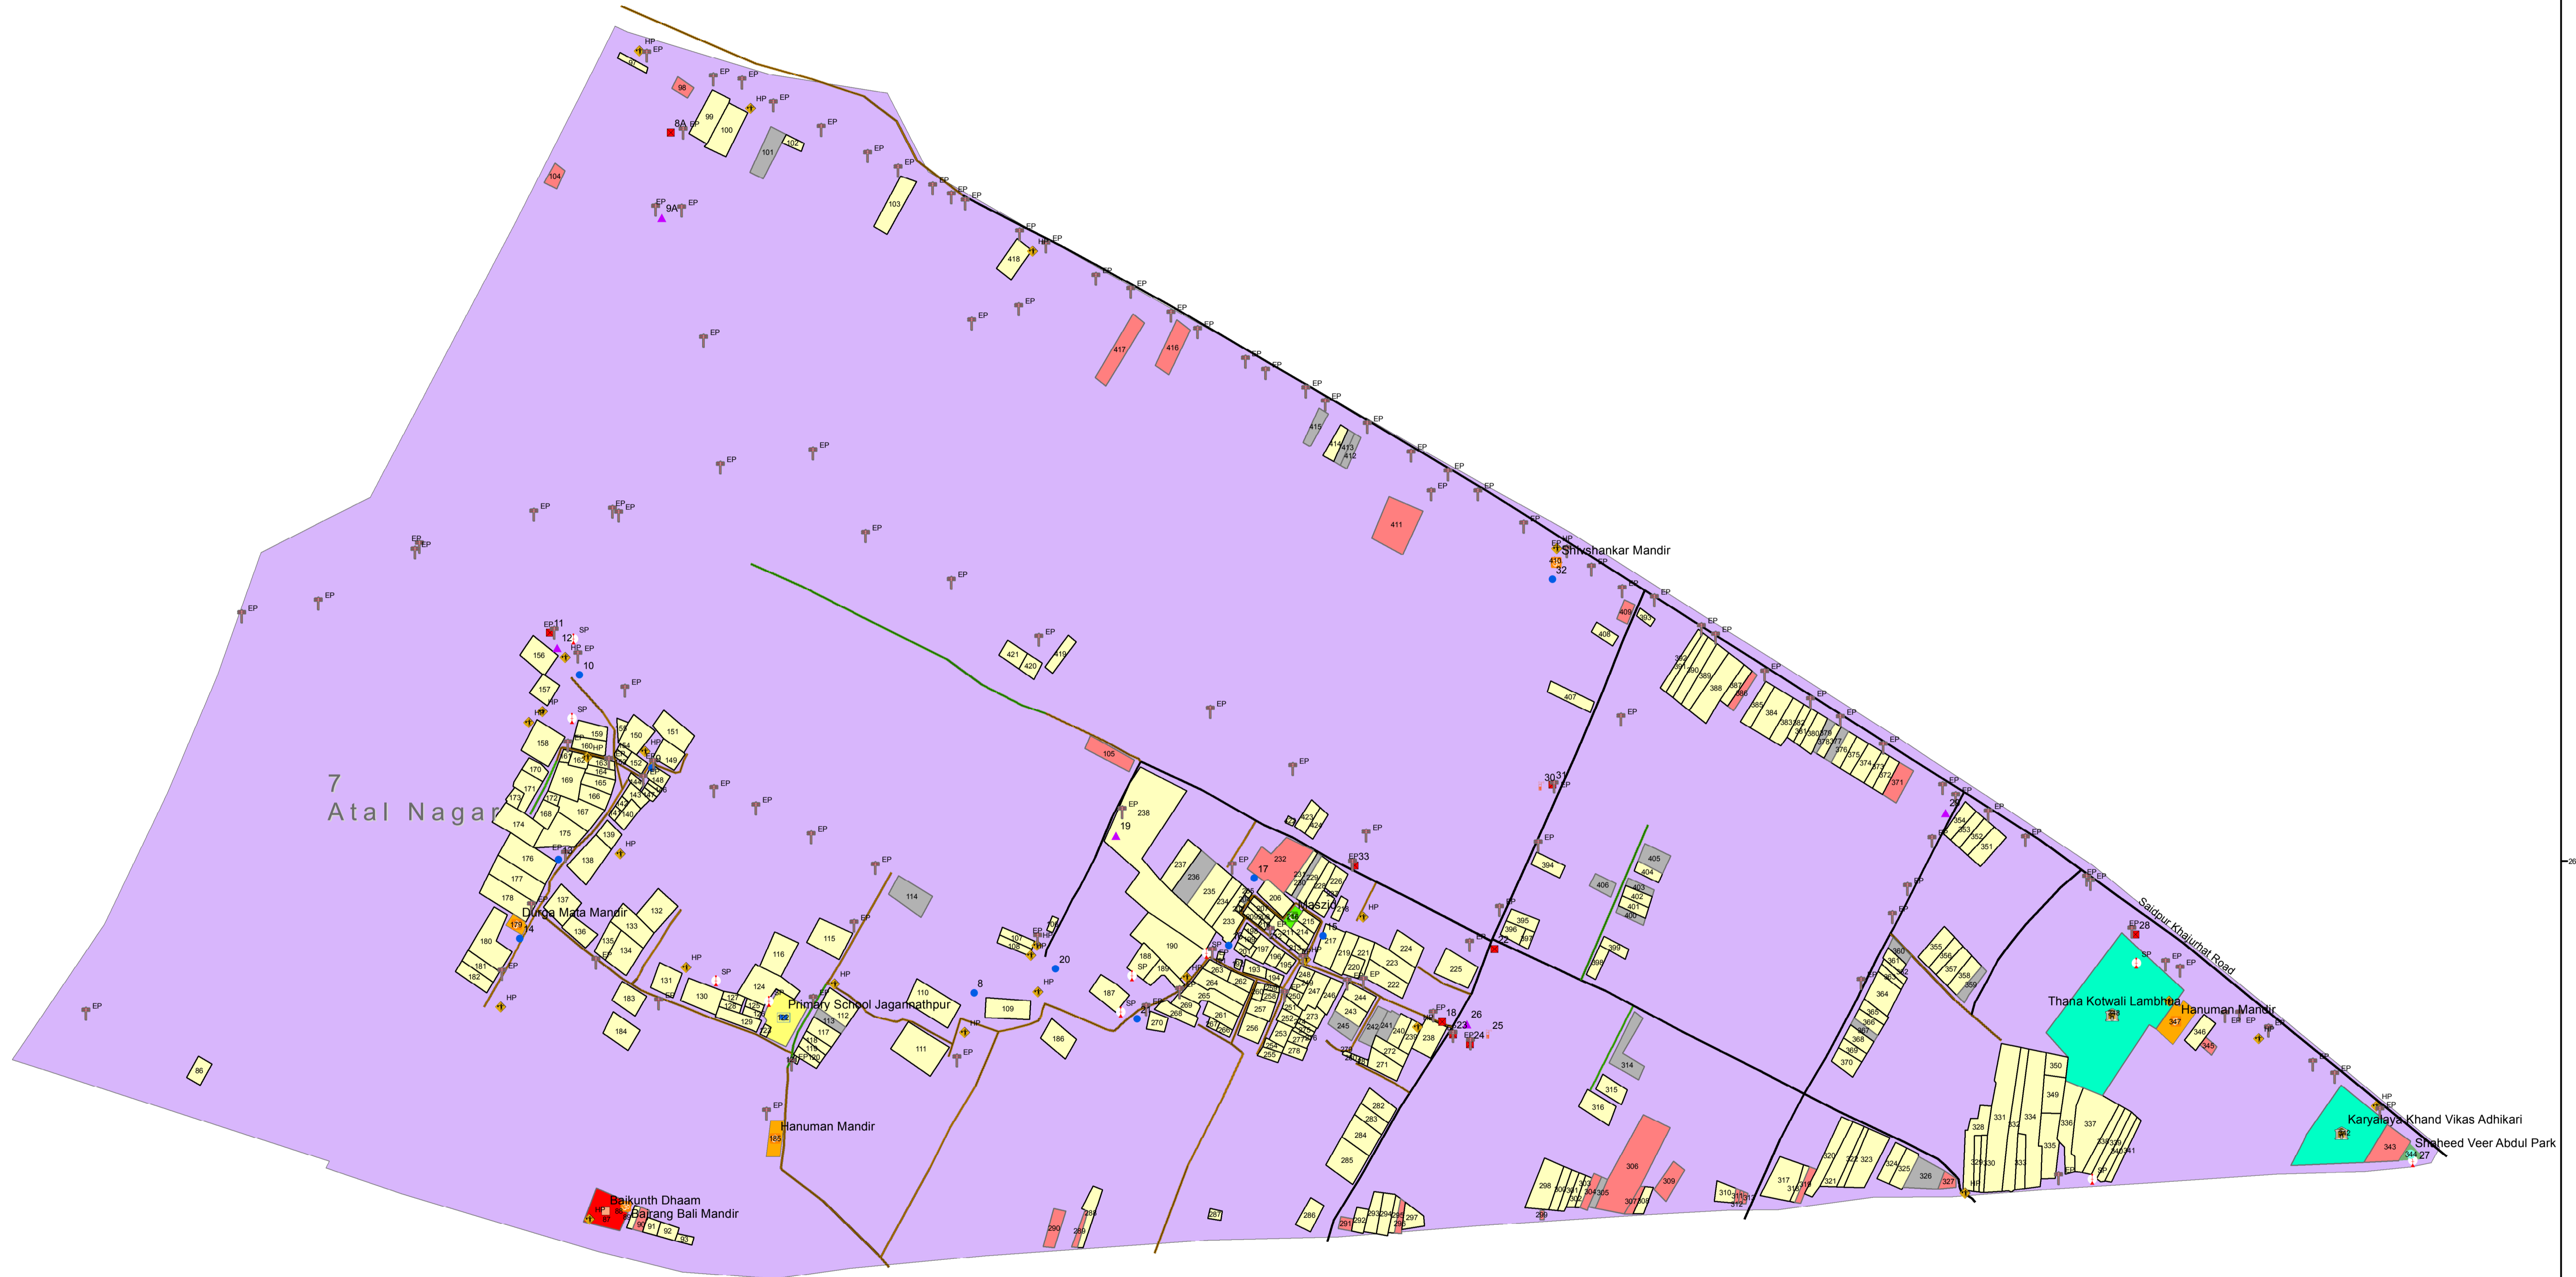

# DISTRICT:-SULTANPUR

NAGAR PANCHAYAT-LAMBHUA

WARD NAME-ATAL NAGAR

WARD NO-7

7 Atal Nagar

### Legend

- Kabristan
  - Park
  - Private Schools
  - Mandir
  - Madarsa
  - Masjid
  - Shamshan Ghat
  - Sauchalaya
  - Govt Building
  - School
  - Electrical Pole
  - Handpump
  - Well
  - Tubewell
  - Transformer
  - Dumping Ground
  - Pond
  - Water Tank
  - Water Nozzle
  - Mobile Tower
  - High mast light
  - SP
  - Commercial
  - Other
  - Residential
  - Kabristan
  - Park
  - Private Schools
  - Mandir
  - Madarsa
  - Masjid
  - Shamshan Ghat
  - Sauchalaya
  - Govt Building
  - School
- Road Type**
- Damer
  - Interlocking
  - Kharanja
  - Kucha
  - RCC
- Ward Name**
- Adarsh Nagar
  - Atal Nagar
  - Gandhi Nagar
  - Hanuman Nagar
  - Kalam Nagar
  - Keshav Nagar
  - Krishna Nagar
  - Ram Nagar
  - Rana Nagar
  - Sarvodaya Nagar
  - Shiv Nagar
  - Tulsi Nagar
  - Vikas Nagar
  - Vivek Nagar
  - Vivekanand Nagar